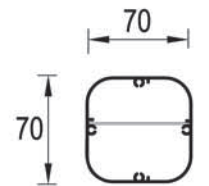

SECTION SP7020 POST