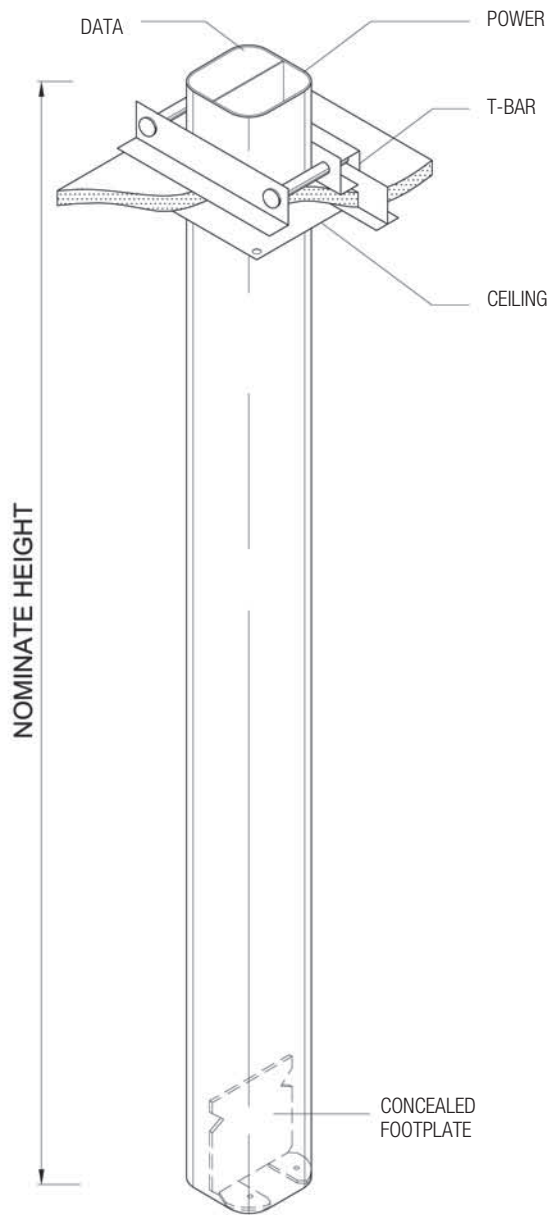

ASSEMBLY DIAGRAM

SQUOUND SERVICE POST – SP7020

SECTION SP7020 POST

2-Division