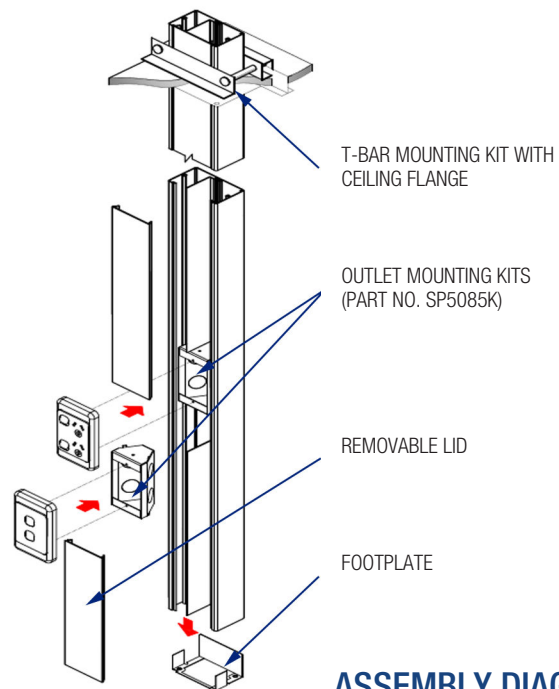

“Easy as ECD®”

ESTABLISHED 1979

Electric Cable Duct Systems P/L

Phone: 1300 123 ECD (323)

Email: info@ecd.net.au

Fax: 1300 372 825

website: www.ecd.net.au

ABN 80005544105