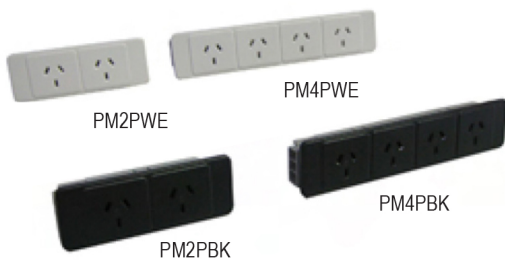

## AT A GLANCE...

- Capacity: 2 or 4 gang auto switch  
10 amp GPOs (soft wired)
- Colours: Black and White

**“Easy as ECD®”**

## POWER MODULES

- 2 or 4 gang power modules.
- Socket outlets auto switch 10 amp.
- Standard colours are Black and White.
- Mounting options available to suit.

CAT. NO	COLOUR	CAPACITY
PM2PBK	Black	2 x auto switch
PM2PWE	White	2 x auto switch
PM4PBK	Black	4 x auto switch
PM4PWE	White	4 x auto switch

## UNDER DESK MOUNTING KIT

CAT. NO	COLOUR	CAPACITY
PMBBK	Black	Power under desk mounting kit suits 2 or 4G power module (soft wired)
PMBWE	White	Power under desk mounting kit suits 2 or 4G power module (soft wired)
DMBBK	Black	Data under desk mounting kit suits up to 6 x data bezels
DMBWE	White	Data under desk mounting kit suits up to 6 x data bezels
PDMBBK	Black	Power and data under desk mounting kit suits 2 or 4G power modules (soft wired) and up to 6 x data bezels
PDMBWE	White	Power and data under desk mounting kit suits 2 or 4G power modules (soft wired) and up to 6 x data bezels