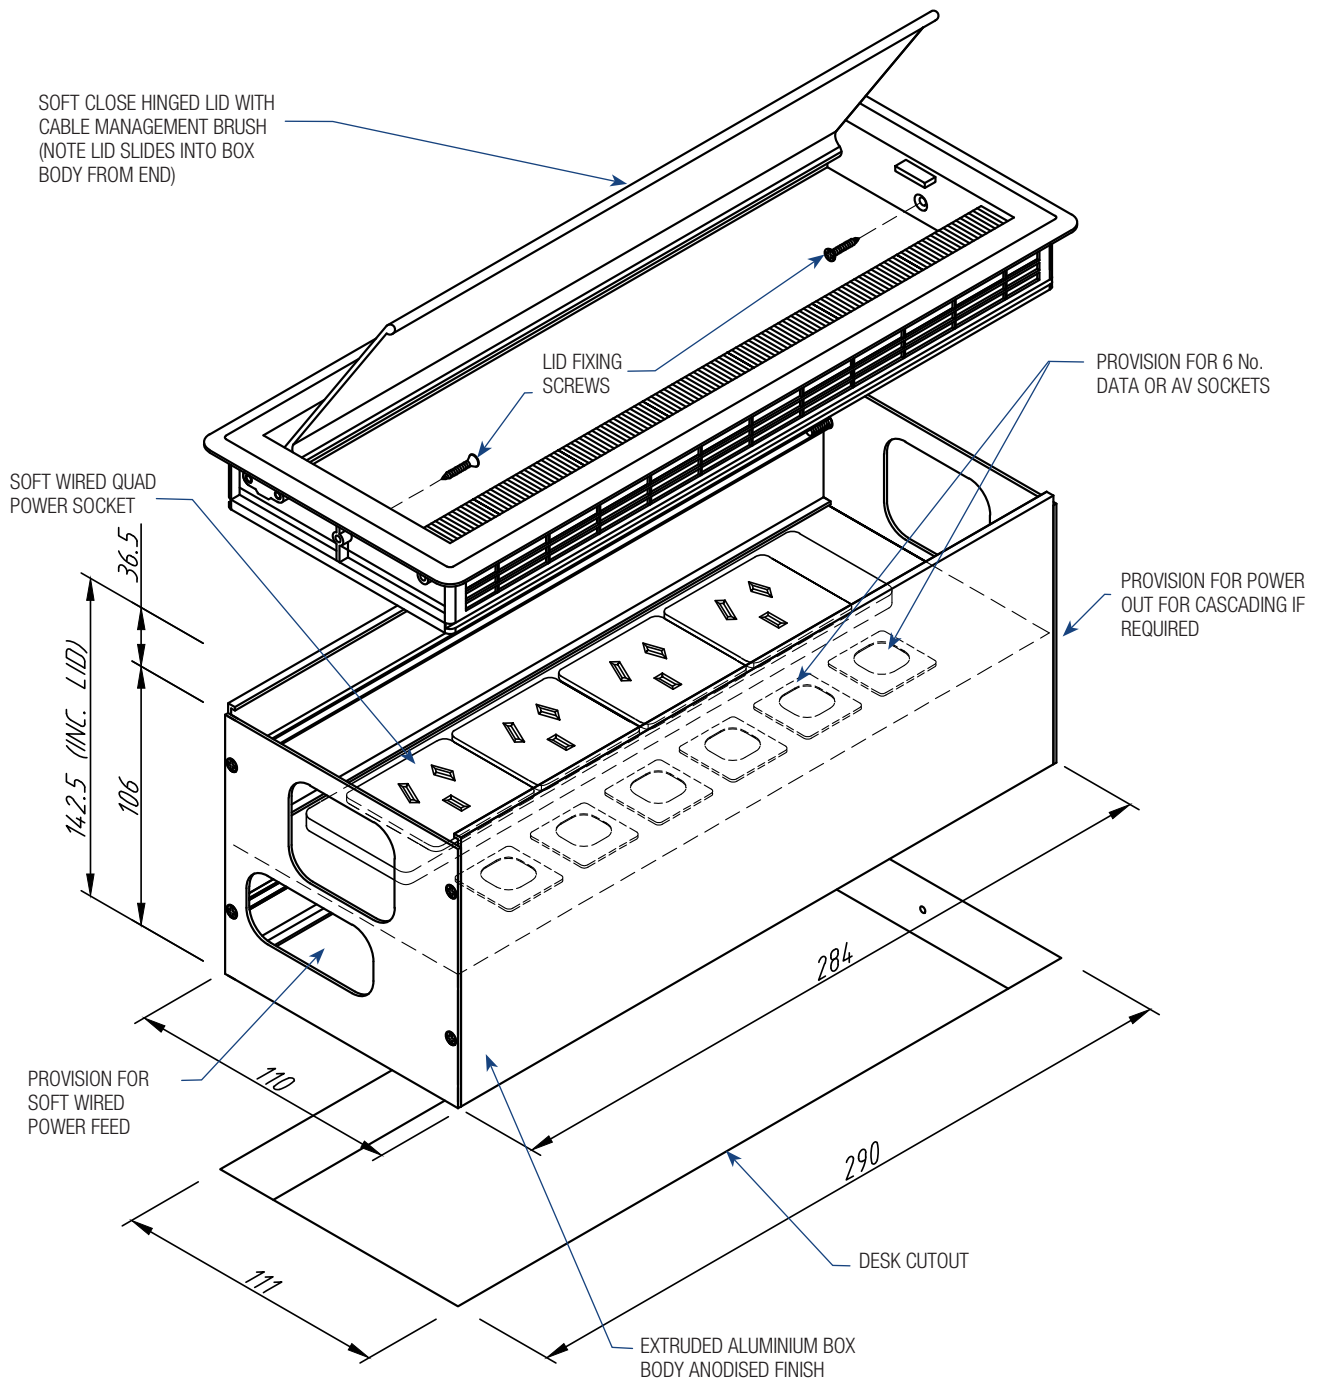

Solo In-Desk Box

AT A GLANCE...

- Capacity: 4 x single auto switch power outlets & 6 x data mounts
- Lid Size: 300 x 122 mm
- Suitable For: Category 6A cabling
- Colours: Black, White & Silver

“Easy as ECD®”

SINGLE LID, ACCESS ONE SIDE

- Flush mounted in-desk box provides power and data services to the desktop.
- Suitable for workstation, boardroom, meeting and conference tables.
- Single action, soft-close hinged lid in black, white and silver finishes. Cable management brush allows for cables to exit when the lid is closed.
- Standard unit has 4 x auto switch GPOs (10 amp soft wired) and provision to mount 6 x Data/AV.
- Power up methods via soft wired connecting leads to a 20 amp starter socket or via 10 amp cable c/w 3 pin plug and thermal overload.
- Suits Category 6A data cabling.
- Lid size (frame): 300 x 122 mm.
- Cutout size: 290 x 111 mm.

SOLO IN-DESK BOX – IDS04P6D

POWER FEED OPTIONS		CATALOGUE NO.
OPTION 1	SOFT WIRING CONNECTING LEADS (NOMINATE LENGTH) TO A 20 AMP STARTER SOCKET. SUITABLE FOR MULTIPLE BOX (CASCADING) INSTALLATION. Refer to Connector Leads and Starter Socket pages for catalogue numbers	
OPTION 2	10 AMP CABLE C/W 3 PIN PLUG & THERMAL OVERLOAD. SUITABLE FOR SINGLE BOX INSTALLATION ONLY.	1800TOL