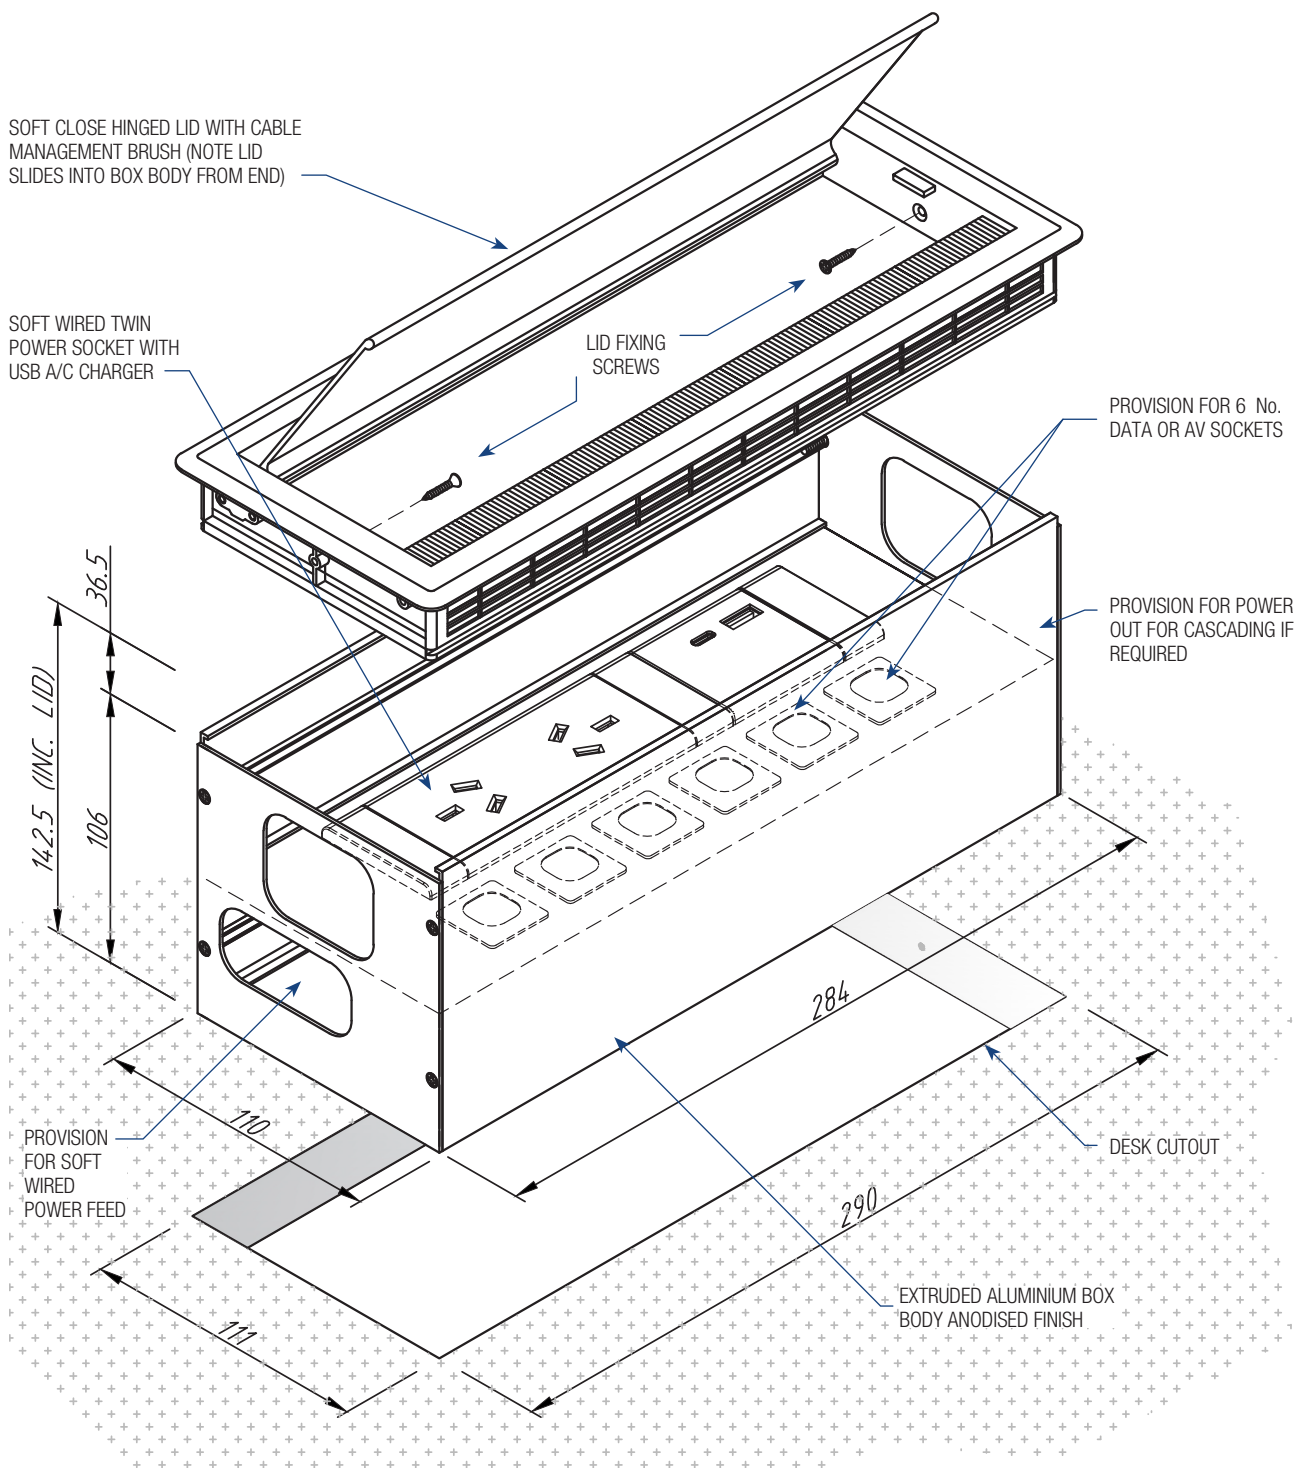

Solo In-Desk Box

AT A GLANCE...

- Capacity: 2 x single auto switch power outlets, USB A/C charger & 6 x data mounts
- Lid Size: 300 x 122mm
- Suitable for: Category 6A cabling
- Colours: Black, white & silver

“Easy as ECD®”

SINGLE LID, ACCESS ONE SIDE

- Flush mounted in-desk box provides power, USB and data services to the desktop.
- Suitable for workstations, boardrooms, home office and conference tables.
- Single action, soft-close hinged lid in black, white and silver finishes. Cable management brush allows for cables to exit when the lid is closed.
- Standard unit has 2 x auto switch GPOs (10 amp soft wired), USB A/C charger (30W shared) and provision to mount 6 x Data/AV.
- Power up methods via soft wired connecting leads to a 20 amp starter socket or via 10 amp cable c/w 3 pin plug and thermal overload (ECDCL1800TOL).
- Suits Category 6A data cabling.
- Lid size (frame): 300 x 122mm.
- Cutout size: 290 x 111mm.

ESTABLISHED 1979

Electric Cable Duct Systems P/L

1300 123 ECD (323) info@ecd.net.au

www.ecd.net.au

ABN 80005544105

ASSEMBLY DIAGRAM

SOLO IN-DESK BOX – IDS02PUAC6D

POWER FEED OPTIONS		CATALOGUE NO.
Option 1	Soft wiring connecting leads (nominate length) to a 20 amp starter socket. Suitable for multiple box (cascading) installation.	Refer to Connector Leads and Starter Socket pages for catalogue numbers
Option 2	10 amp cable c/w 3 pin plug and thermal overload. Suitable for single box installation only.	ECDCL1800TOL