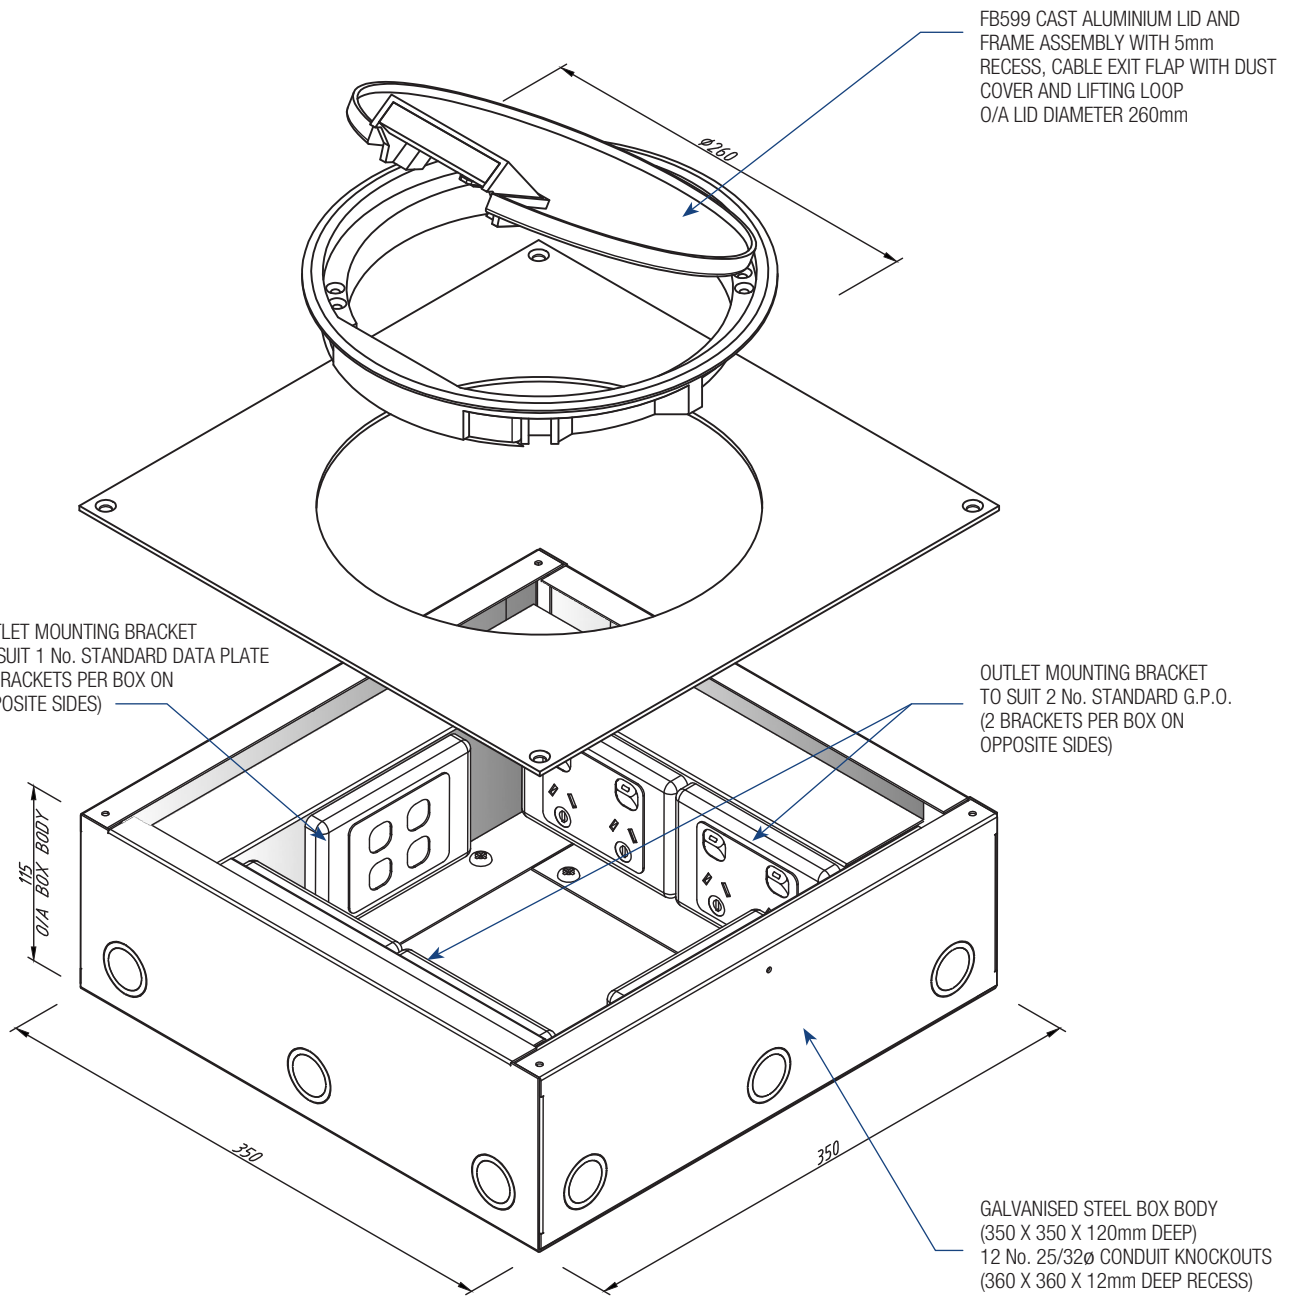

Round Flush Floor Box – Cast Aluminium

At a glance...

- Size: 350 x 350 x 115mm deep
- Recess Size: 360 x 360 x 125mm deep
- Lid Surface Size: 260mm diameter
- Material Finish: Cast aluminium
- Carpet Rebate: 5mm deep
- Suitable for: Category 6A Cabling

- Round cast aluminium lid and frame with 5mm rebate for floor finish (typically carpet or vinyl).
- Capacity for 6 standard outlet plates (4 x double power & 2 x Data and/or A.V.).
- Suitable for Audio/Video outlets including VGA, HDMI, USB etc.
- Suitable for Category 6A data cabling.

ASSEMBLY DIAGRAM

ROUND FLUSH FLOOR BOX – CAST ALUMINIUM – FB599

TYPICAL CONDUIT LOCATION & SIZE

FLOOR BOX PLAN