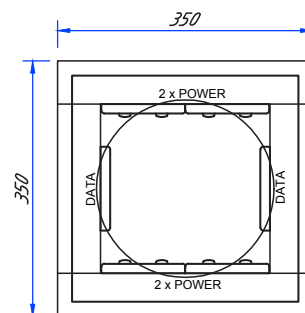

FLOOR BOX PLAN