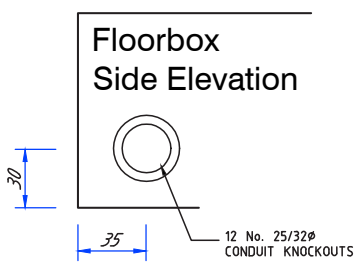

ASSEMBLY DIAGRAM

ROUND FLUSH FLOOR BOX – CAST ALUMINIUM – FB599

TYPICAL CONDUIT LOCATION & SIZE