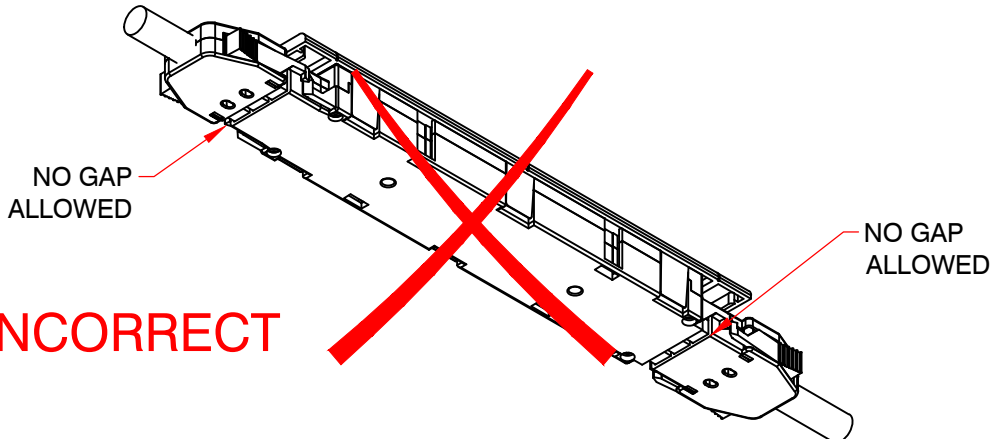

FIT OFF GUIDE - SOCKET OUTLETS

Installation Couplers when connected to PM series twin or quad socket outlets are required to be fully engaged with the locking clips latched.

CORRECT

INCORRECT

IF THE MARKING 'DO NOT USE IF VISIBLE' CAN BE SEEN, THE OUTLET DOES NOT HAVE THE FRONT FASCIA FIXED INTO POSITION AND THEREFORE MUST NOT BE USED. ATTACH THE FRONT FASCIA TO COMPLETE THE INSTALLATION

- Fully engaged when connected with the locking clips latched.

CORRECT

INCORRECT

- Installed so the sum of the loads on all outlets does not overload the starter socket (input coupler) and cable.
- Installed with loads to be distributed as evenly possible between outlets.
- Installed to prevent excessive strain on installation couplers or cable. If unsure, support or fix installation couplers and cable.
- Installed and tested in accordance with AS/NZ 3000 (Australian and New Zealand Wiring Rules).