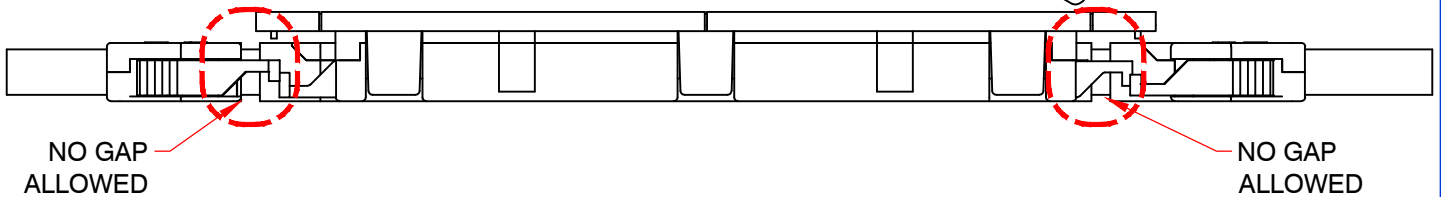

FIT OFF GUIDE - SOCKET OUTLETS

Installation Couplers when connected to PM series twin or quad socket outlets are required to be fully engaged with the locking clips latched.

CORRECT

INCORRECT

IF THE MARKING 'DO NOT USE IF VISIBLE' CAN BE SEEN, THE OUTLET DOES NOT HAVE THE FRONT FASCIA FIXED INTO POSITION AND THEREFORE MUST NOT BE USED. ATTACH THE FRONT FASCIA TO COMPLETE THE INSTALLATION

- Fully engaged when connected with the locking clips latched.

CORRECT

INCORRECT

- Installed so the sum of the loads on all outlets does not overload the starter socket (input coupler) and cable.
- Installed with loads to be distributed as evenly possible between outlets.
- Installed to prevent excessive strain on installation couplers or cable. If unsure, support or fix installation couplers and cable.
- Installed and tested in accordance with AS/NZ 3000 (Australian and New Zealand Wiring Rules).