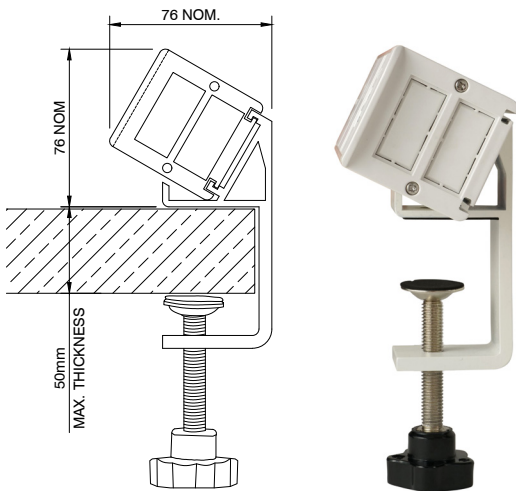

LINK SERIES Above & Below Desk Power Rail

AT A GLANCE...

- Capacity: 2 x GPO, USB A/C fast charger (65W shared), and 2 x data mounts – suits Keystone Jacks
- Size: 55 x 55 x 222 mm
- Colour: White
- Compatible with ECD Soft Wiring System

“Easy as ECD®”

- Stylish and refined, this above & below desk rail for power, USB and data clamps directly onto the desk.
- Capacity 2 x GPO, USB A/C fast charger module (65W shared), and 2 x data mounts – suits Keystone Jacks.
- Supplied with 1000 mm in/out soft wiring connector lead with tee coupler.
- Optional power feed available – soft wired connector to 3-pin plug (ECDCL1800TOL)
- Fixing clamp supplied – maximum desktop thickness 50 mm.
- Can be mounted below the desk, suitable mounting brackets available on request, use code DTLB.
- Solid extruded aluminium body and clamp, standard colour white.
- Size 55 x 55 x 222 mm.
- Compatible with ECD Soft Wiring System.
- Other configurations available to order.