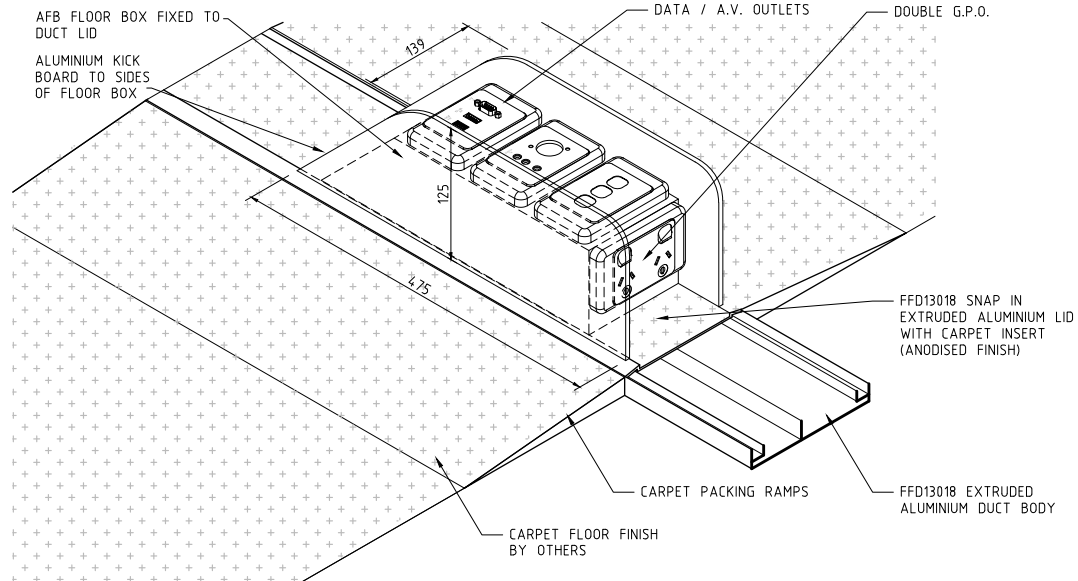

AFD13018 FLOOR BOX OPTIONS

AFD13018AFBD01 ABOVE FLOOR BOX
Size 200L x 130W x 90Hmm, Mercury Silver
2x Standard Plates

AFD13018AFBD04 ABOVE FLOOR BOX
Size 435L x 139W x 125Hmm, Mercury Silver
Capacity for Double GPO, 3x Data/AV Plates

AFD13018AFBD07 ABOVE FLOOR BOX
Size 302L x 130W x 126Hmm, Mercury Silver
2x S/Sockets OR 2x Power/AV/Data on Top & 2x Power/AV/Data

AFD13018AFBD10 ABOVE FLOOR BOX
Size 400L x 139W x 125Hmm, Mercury Silver
2x Double GPO, 3x Data/AV Plates