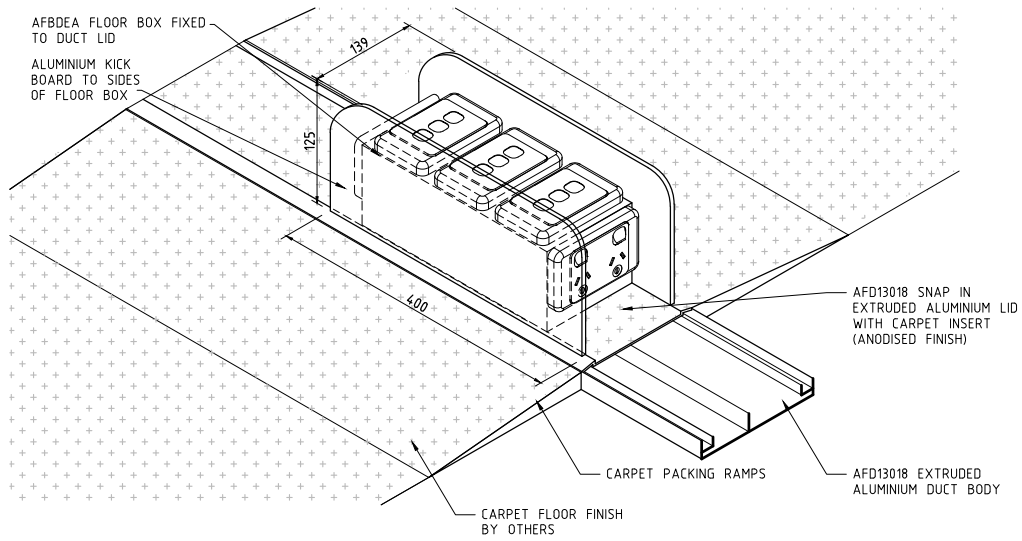

AFD13018 FLOOR BOX OPTIONS

AFD13018AFBD01 ABOVE FLOOR BOX
Size 200L x 130W x 90Hmm, Mercury Silver
2x Standard Plates

AFD13018AFBD04 ABOVE FLOOR BOX
Size 435L x 139W x 125Hmm, Mercury Silver
Capacity for Double GPO, 3x Data/AV Plates

AFD13018AFBD07 ABOVE FLOOR BOX
Size 302L x 130W x 126Hmm, Mercury Silver
2x S/Sockets OR 2x Power/AV/Data on Top & 2x Power/AV/Data

AFD13018AFBD10 ABOVE FLOOR BOX
Size 400L x 139W x 125Hmm, Mercury Silver
2x Double GPO, 3x Data/AV Plates