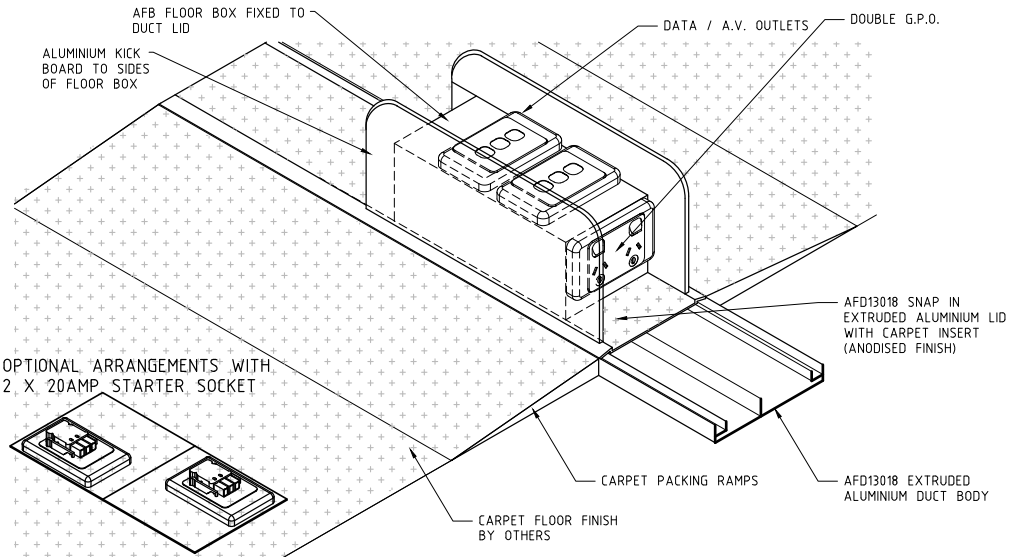

AFD13018 FLOOR BOX OPTIONS

AFD13018AFBD01 ABOVE FLOOR BOX
Size 200L x 130W x 90Hmm, Mercury Silver
2x Standard Plates

AFD13018AFBD04 ABOVE FLOOR BOX
Size 435L x 139W x 125Hmm, Mercury Silver
Capacity for Double GPO, 3x Data/AV Plates

AFD13018AFBD07 ABOVE FLOOR BOX
Size 302L x 130W x 126Hmm, Mercury Silver
2x S/Sockets OR 2x Power/AV/Data on Top & 2x Power/AV/Data

AFD13018AFBD10 ABOVE FLOOR BOX
Size 400L x 139W x 125Hmm, Mercury Silver
2x Double GPO, 3x Data/AV Plates