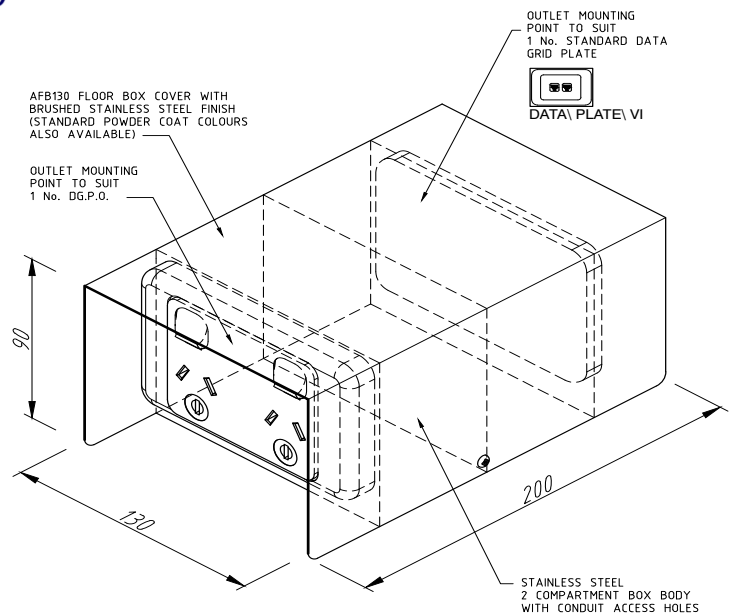

AFD13018 FLOOR BOX OPTIONS

AFD13018AFBD01 ABOVE FLOOR BOX
Size 200L x 130W x 90Hmm, Mercury Silver
2x Standard Plates

AFD13018AFBD04 ABOVE FLOOR BOX
Size 435L x 139W x 125Hmm, Mercury Silver
Capacity for Double GPO, 3x Data/AV Plates

AFD13018AFBD07 ABOVE FLOOR BOX
Size 302L x 130W x 126Hmm, Mercury Silver
2x S/Sockets OR 2x Power/AV/Data on Top & 2x Power/AV/Data

AFD13018AFBD10 ABOVE FLOOR BOX
Size 400L x 139W x 125Hmm, Mercury Silver
2x Double GPO, 3x Data/AV Plates