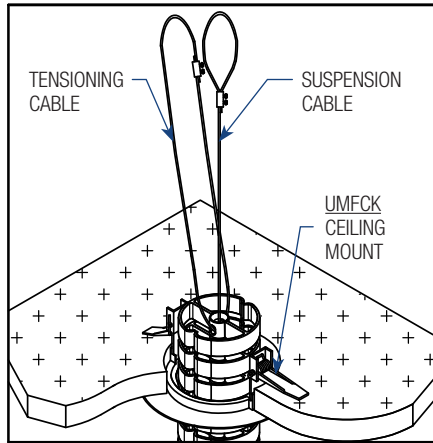

“Easy as ECD®”

- A flexible option for distribution of power and voice/data cables from the floor or ceiling to the workspace.
- Standard mounting options include ceiling to floor, ceiling to desk (above or below) and floor to desk (above or below).
- Compatible mounting options available to suit above floor boxes (surface), flush floor boxes (recessed) and flush floor ducts.
- Durable polycarbonate construction.
- 2 compartment for segregation of services.
- Flexible arms allow for easy addition or removal of cables.
- Adjustable stainless steel through cable assembly for added strength and cable protection (all models except UMF780).
- Adjustable stainless steel cable for tensioning of umbilical to true length (all models except UMF780).
- Weighted foot plate (floor mount models) in durable powdercoat finish.
- Cable grommets provided (desk mount models) for through desk cable access.
- Individual segments are easily removed to adjust length as required.
- Custom mounting options available on request.

POWER CABLES		DATA CABLES		
2.5 mm ²	4.0 mm ²	Cat. 5E	Cat. 6	Cat. 6A
15	8	46	27	16

SECTION VIEW

CEILING MOUNT DETAIL

FLOOR MOUNT DETAIL

UNDER DESK MOUNT DETAIL

ABOVE DESK MOUNT DETAIL

CAT. NO.	NOMINAL LENGTH (ACTUAL LENGTH)	COMES WITH
FREEWAY FLOOR TO DESK UMBILICAL		
UMF780**	780mm (810mm)	Floor mount & under desk mount
FREEWAY CEILING TO DESK UMBILICAL		
UMF2200DM**	2200mm (2250mm)	Above desk mount & ceiling mount
FREEWAY CEILING TO FLOOR UMBILICAL		
UMF3000FM**	3000mm (3180mm)	Floor mount & ceiling mount
UMF4000FM**	4000mm (4080mm)	Floor mount & ceiling mount
UMF5000FM**	5000mm (4980mm)	Floor mount & ceiling mount
UMF6000FM**	6000mm (6000mm)	Floor mount & ceiling mount