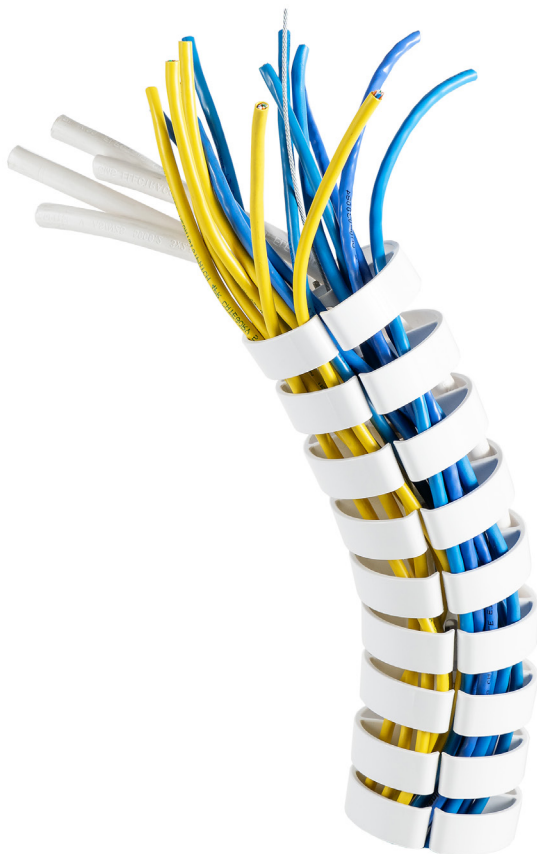

Freeway Umbilicals

At a glance...

- Size: 75mm diameter
- Stock Colours: Black, White, Silver, Translucent
- Lengths: 780, 2200, 3000, 4000, 5000, 6000mm
- Mounting: Under Desk, On Desk and Floor mounting available
- Suitable for: CAT6A Data Cabling

“Easy as ECD®”

- A flexible option for distribution of power and voice/data cables from the floor or ceiling to the workspace.
- Standard mounting options include ceiling to floor, ceiling to desk (above or below) and floor to desk (above or below).
- Compatible mounting options available to suit above floor boxes (surface), flush floor boxes (recessed) and flush floor ducts.
- Durable polycarbonate construction.
- 2 compartment for segregation of services.
- Flexible arms allow for easy addition or removal of cables.
- Adjustable stainless steel through cable assembly for added strength and cable protection (all models except UMF780).
- Adjustable stainless steel cable for tensioning of umbilical to true length (all models except UMF780).
- Weighted foot plate (floor mount models) in durable powdercoat finish.
- Cable grommets provided (desk mount models) for through desk cable access.
- Individual segments are easily removed to adjust length as required.
- Custom mounting options available on request.