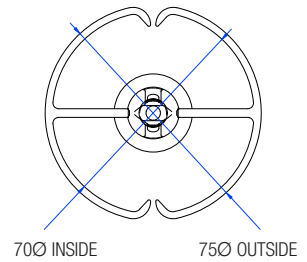

Freeway Umbilicals

At a glance...

- Size: 75mm diameter
- Stock Colours: Black, White, Silver, Translucent
- Lengths: 780, 2200, 3000, 4000, 5000, 6000mm
- Mounting: Under Desk, On Desk and Floor mounting available
- Suitable for: CAT6A Data Cabling

“Easy as ECD®”

- A flexible option for distribution of power and voice/data cables from the floor or ceiling to the workspace.
- Standard mounting options include ceiling to floor, ceiling to desk (above or below) and floor to desk (above or below).
- Compatible mounting options available to suit above floor boxes (surface), flush floor boxes (recessed) and flush floor ducts.
- Durable polycarbonate construction.
- 2 compartment for segregation of services.
- Flexible arms allow for easy addition or removal of cables.
- Adjustable stainless steel through cable assembly for added strength and cable protection (all models except UMF780).
- Adjustable stainless steel cable for tensioning of umbilical to true length (all models except UMF780).
- Weighted foot plate (floor mount models) in durable powdercoat finish.
- Cable grommets provided (desk mount models) for through desk cable access.
- Individual segments are easily removed to adjust length as required.
- Custom mounting options available on request.

POWER CABLES		DATA CABLES		
2.5 mm ²	4.0 mm ²	Cat. 5E	Cat. 6	Cat. 6A
15	8	46	27	16

SECTION VIEW

CEILING MOUNT DETAIL

FLOOR MOUNT DETAIL

UNDER DESK MOUNT DETAIL

ABOVE DESK MOUNT DETAIL

CAT. NO.	NOMINAL LENGTH (ACTUAL LENGTH)	COMES WITH
FREEWAY FLOOR TO DESK UMBILICAL		
UMF780**	780mm (810mm)	Floor mount & under desk mount
FREEWAY CEILING TO DESK UMBILICAL		
UMF2200DM**	2200mm (2250mm)	Above desk mount & ceiling mount
FREEWAY CEILING TO FLOOR UMBILICAL		
UMF3000FM**	3000mm (3180mm)	Floor mount & ceiling mount
UMF4000FM**	4000mm (4080mm)	Floor mount & ceiling mount
UMF5000FM**	5000mm (4980mm)	Floor mount & ceiling mount
UMF6000FM**	6000mm (6000mm)	Floor mount & ceiling mount