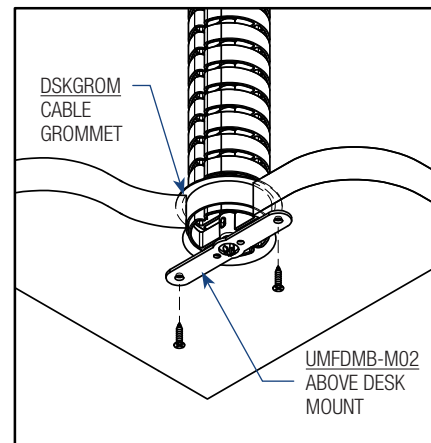

Freeway Umbilicals

At a glance...

- Size: 75mm diameter
- Stock Colours: Black, White, Silver, Translucent
- Lengths: 780, 2200, 3000, 4000, 5000, 6000mm
- Mounting: Under Desk, On Desk and Floor mounting available
- Suitable for: CAT6A Data Cabling

“Easy as ECD®”

- A flexible option for distribution of power and voice/data cables from the floor or ceiling to the workspace.
- Standard mounting options include ceiling to floor, ceiling to desk (above or below) and floor to desk (above or below).
- Compatible mounting options available to suit above floor boxes (surface), flush floor boxes (recessed) and flush floor ducts.
- Durable polycarbonate construction.
- 2 compartment for segregation of services.
- Flexible arms allow for easy addition or removal of cables.
- Adjustable stainless steel through cable assembly for added strength and cable protection (all models except UMF780).
- Adjustable stainless steel cable for tensioning of umbilical to true length (all models except UMF780).
- Weighted foot plate (floor mount models) in durable powdercoat finish.
- Cable grommets provided (desk mount models) for through desk cable access.
- Individual segments are easily removed to adjust length as required.
- Custom mounting options available on request.

POWER CABLES		DATA CABLES		
2.5 mm ²	4.0 mm ²	Cat. 5E	Cat. 6	Cat. 6A
15	8	46	27	16

SECTION VIEW

CEILING MOUNT DETAIL

FLOOR MOUNT DETAIL

UNDER DESK MOUNT DETAIL

ABOVE DESK MOUNT DETAIL

CAT. NO.	NOMINAL LENGTH (ACTUAL LENGTH)	COMES WITH
FREEWAY FLOOR TO DESK UMBILICAL		
UMF780**	780mm (810mm)	Floor mount & under desk mount
FREEWAY CEILING TO DESK UMBILICAL		
UMF2200DM**	2200mm (2250mm)	Above desk mount & ceiling mount
FREEWAY CEILING TO FLOOR UMBILICAL		
UMF3000FM**	3000mm (3180mm)	Floor mount & ceiling mount
UMF4000FM**	4000mm (4080mm)	Floor mount & ceiling mount
UMF5000FM**	5000mm (4980mm)	Floor mount & ceiling mount
UMF6000FM**	6000mm (6000mm)	Floor mount & ceiling mount