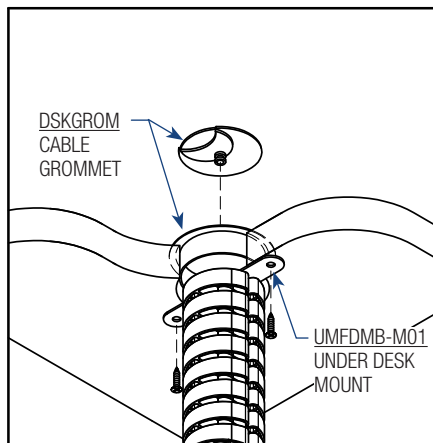

“Easy as ECD®”

- A flexible option for distribution of power and voice/data cables from the floor or ceiling to the workspace.
- Standard mounting options include ceiling to floor, ceiling to desk (above or below) and floor to desk (above or below).
- Compatible mounting options available to suit above floor boxes (surface), flush floor boxes (recessed) and flush floor ducts.
- Durable polycarbonate construction.
- 2 compartment for segregation of services.
- Flexible arms allow for easy addition or removal of cables.
- Adjustable stainless steel through cable assembly for added strength and cable protection (all models except UMF780).
- Adjustable stainless steel cable for tensioning of umbilical to true length (all models except UMF780).
- Weighted foot plate (floor mount models) in durable powdercoat finish.
- Cable grommets provided (desk mount models) for through desk cable access.
- Individual segments are easily removed to adjust length as required.
- Custom mounting options available on request.

POWER CABLES		DATA CABLES		
2.5 mm ²	4.0 mm ²	Cat. 5E	Cat. 6	Cat. 6A
15	8	46	27	16

SECTION VIEW

CEILING MOUNT DETAIL

FLOOR MOUNT DETAIL

UNDER DESK MOUNT DETAIL

ABOVE DESK MOUNT DETAIL

CAT. NO.	NOMINAL LENGTH (ACTUAL LENGTH)	COMES WITH
FREEWAY FLOOR TO DESK UMBILICAL		
UMF780**	780mm (810mm)	Floor mount & under desk mount
FREEWAY CEILING TO DESK UMBILICAL		
UMF2200DM**	2200mm (2250mm)	Above desk mount & ceiling mount
FREEWAY CEILING TO FLOOR UMBILICAL		
UMF3000FM**	3000mm (3180mm)	Floor mount & ceiling mount
UMF4000FM**	4000mm (4080mm)	Floor mount & ceiling mount
UMF5000FM**	5000mm (4980mm)	Floor mount & ceiling mount
UMF6000FM**	6000mm (6000mm)	Floor mount & ceiling mount