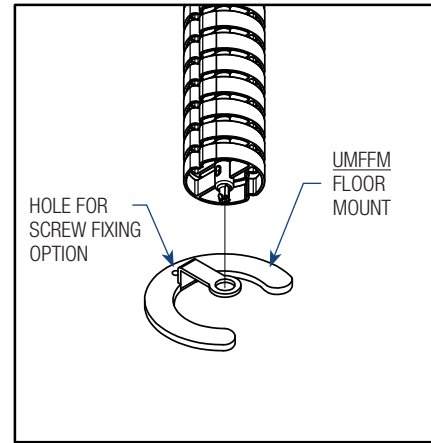

“Easy as ECD®”

- A flexible option for distribution of power and voice/data cables from the floor or ceiling to the workspace.
- Standard mounting options include ceiling to floor, ceiling to desk (above or below) and floor to desk (above or below).
- Compatible mounting options available to suit above floor boxes (surface), flush floor boxes (recessed) and flush floor ducts.
- Durable polycarbonate construction.
- 2 compartment for segregation of services.
- Flexible arms allow for easy addition or removal of cables.
- Adjustable stainless steel through cable assembly for added strength and cable protection (all models except UMF780).
- Adjustable stainless steel cable for tensioning of umbilical to true length (all models except UMF780).
- Weighted foot plate (floor mount models) in durable powdercoat finish.
- Cable grommets provided (desk mount models) for through desk cable access.
- Individual segments are easily removed to adjust length as required.
- Custom mounting options available on request.

POWER CABLES		DATA CABLES		
2.5 mm ²	4.0 mm ²	Cat. 5E	Cat. 6	Cat. 6A
15	8	46	27	16

SECTION VIEW

CEILING MOUNT DETAIL

FLOOR MOUNT DETAIL

UNDER DESK MOUNT DETAIL

ABOVE DESK MOUNT DETAIL

CAT. NO.	NOMINAL LENGTH (ACTUAL LENGTH)	COMES WITH
FREEWAY FLOOR TO DESK UMBILICAL		
UMF780**	780mm (810mm)	Floor mount & under desk mount
FREEWAY CEILING TO DESK UMBILICAL		
UMF2200DM**	2200mm (2250mm)	Above desk mount & ceiling mount
FREEWAY CEILING TO FLOOR UMBILICAL		
UMF3000FM**	3000mm (3180mm)	Floor mount & ceiling mount
UMF4000FM**	4000mm (4080mm)	Floor mount & ceiling mount
UMF5000FM**	5000mm (4980mm)	Floor mount & ceiling mount
UMF6000FM**	6000mm (6000mm)	Floor mount & ceiling mount