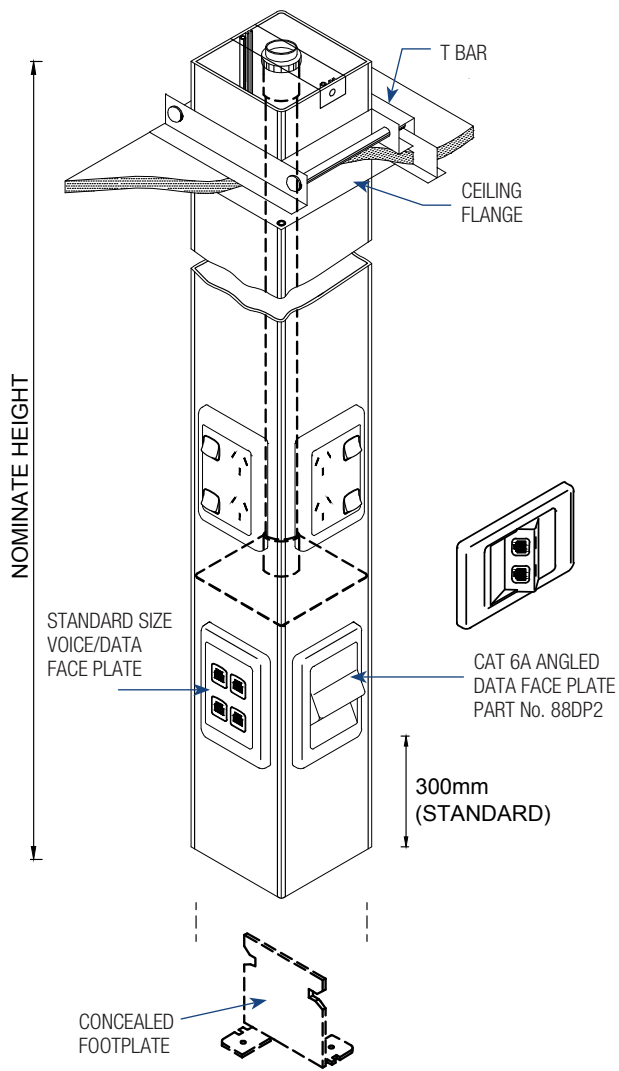

ASSEMBLY DIAGRAM

SQUARE SERVICE POST – SP8080