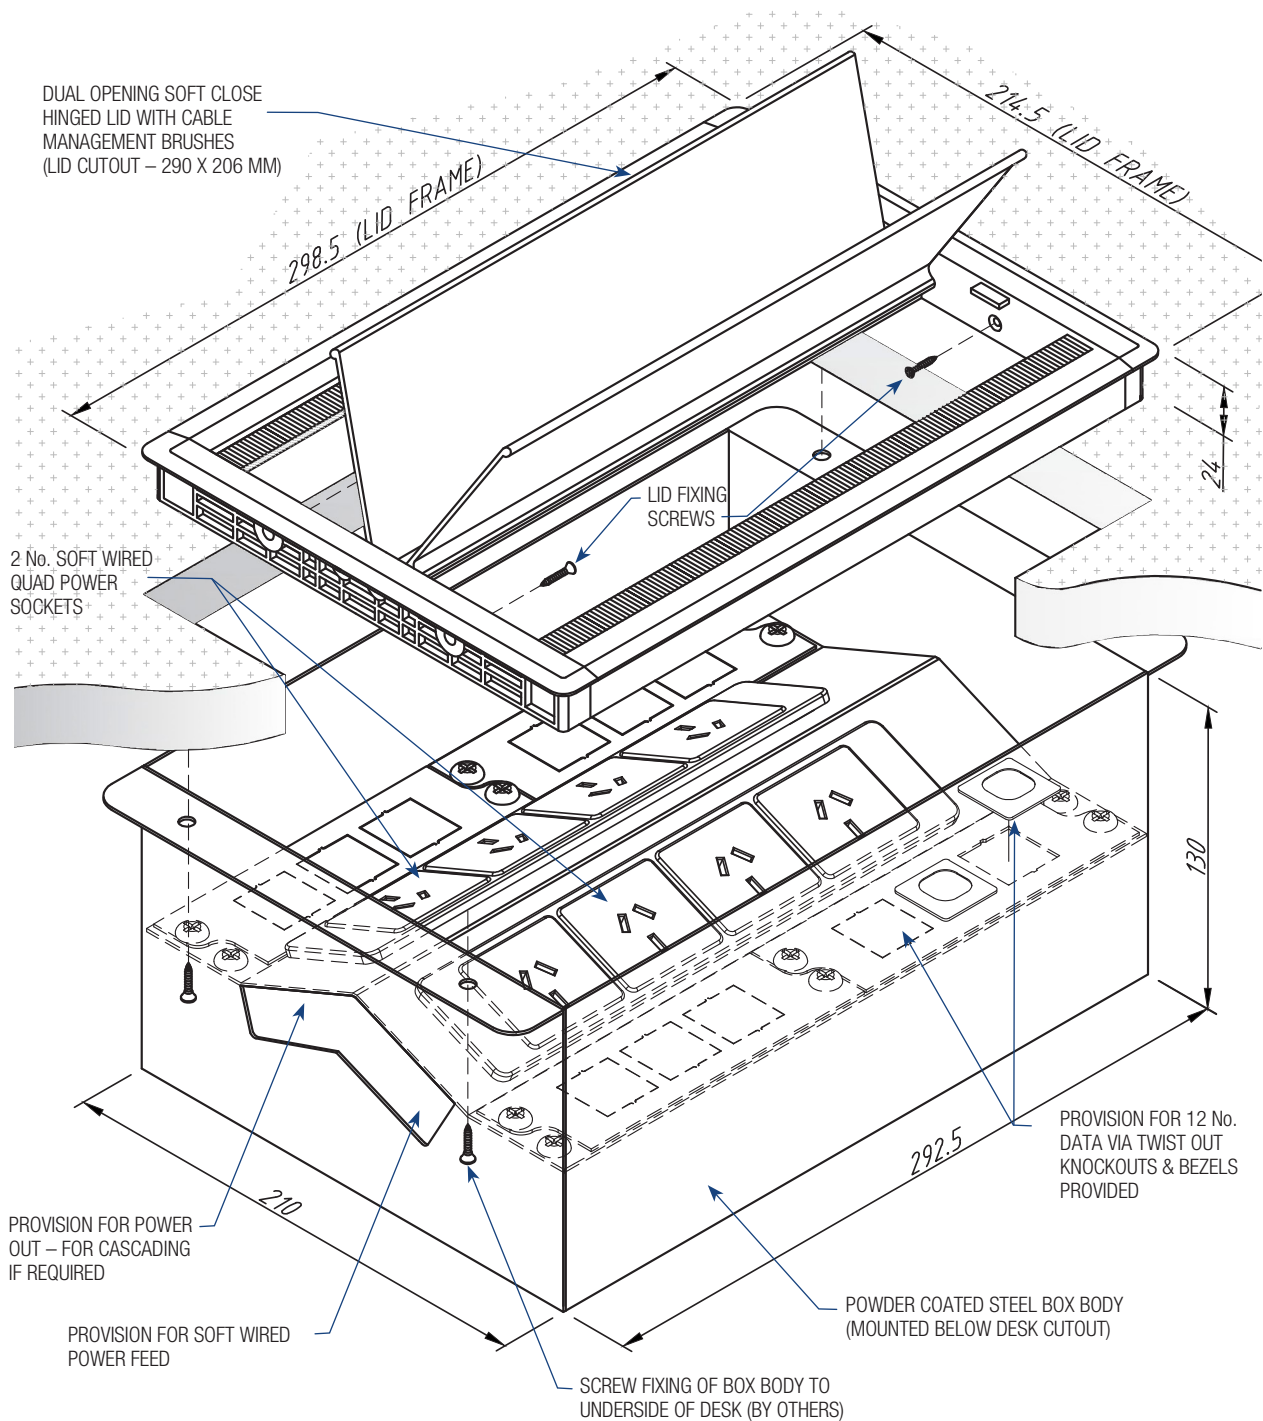

Gemini In-Desk Box

AT A GLANCE...

- Capacity: 8 x single auto switch power outlets & 12 x data mounts
- Lid Size: 298.5 x 214.5 mm
- Suitable For: Category 6A cabling
- Colours: Black, White & Silver

“Easy as ECD®”

DUAL LID, ACCESS BOTH SIDES

- Flush mounted in-desk box provides power and data services to the desktop.
- Suitable for workstation, boardroom, meeting and conference tables.
- Dual hinged, soft-close lid in black, white and silver finishes. Cable management brush allows for cables to exit when the lids are closed.
- Standard unit has 8 x auto switch GPOs (10 amp soft wired) and provision to mount 12 x Data/AV. Custom configuration available to order, including VGA, HDMI and USB (A+C) charging.
- Power up methods via soft wired connecting leads to a 20 amp starter socket or via 10 amp cable c/w 3 pin plug and thermal overload.
- Suits Category 6A data cabling.
- Lid size (frame): 298.5 x 214.5 mm.
- Cutout size: 290 x 206 mm

GEMINI IN-DESK BOX – IDG8P12D

POWER FEED OPTIONS		CATALOGUE NO.
OPTION 1	SOFT WIRING CONNECTING LEADS (NOMINATE LENGTH) TO A 20 AMP STARTER SOCKET. SUITABLE FOR MULTIPLE BOX (CASCADING) INSTALLATION. Refer to Connector Leads and Starter Socket pages for catalogue numbers	
OPTION 2	10 AMP CABLE C/W 3 PIN PLUG & THERMAL OVERLOAD. SUITABLE FOR SINGLE BOX INSTALLATION ONLY.	1800TOL